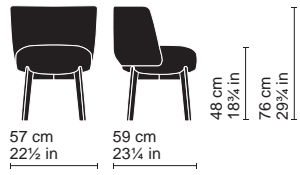

VERY WOOD —

Rond 02/H*
Dining armchair, seat h 48 cm

Rond 02/L*
Lounge armchair, seat h 44 cm