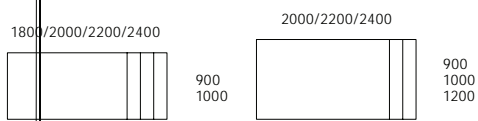

Specifications

MEETING TABLE

EXTENDED TABLE TYPE 2

CRUCIFIX BASE_ROUND

1000
1200

CRUCIFIX BASE_SQUARE

DOUBLE Y BASE

Materials: