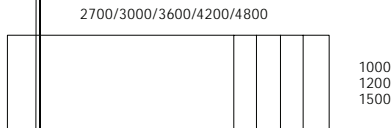

Specifications

MEETING TABLE

EXTENDED TABLE TYPE 2

CRUCIFIX BASE_ROUND

1000
1200

CRUCIFIX BASE_SQUARE

DOUBLE Y BASE

Materials: